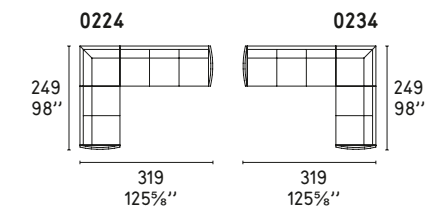

COMPOSIZIONI ANGOLARI / CORNER SECTIONALS