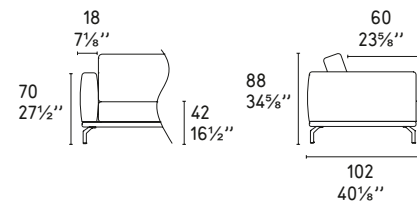

SCELTA PIEDINI / AVAILABLE FOOT TYPES

Square
CS/3371 - 2523
Divano / Sofa
Tessuto / Fabric
Melrose 1SG8
Sabbia / Sand

POUF OTTOMAN

TAYLOR

Design: Studio 28

CS/3367

—
Taylor
CS/3367 - 3221
Divano / Sofa
Pelle / Leather
Emotion L3B
Dune