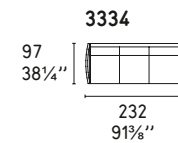

Clever 7138

Portaoggetti

Storage box

URBAN MIX FABRIC

Design: Bernhardt e Vella

CS/3369-F

POLTRONA / LOUNGE CHAIR

COMPOSIZIONI LINEARI / STRAIGHT SECTIONALS