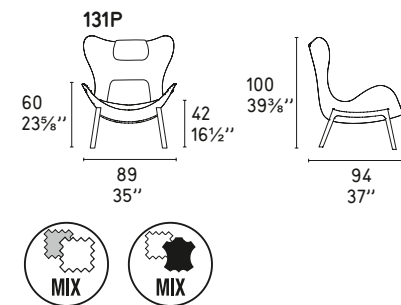

LAZY MIX NEW

/Limited Edition

Design: Michele Menescardi

CS/3373-LE