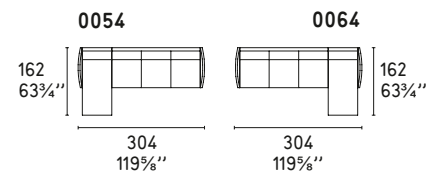

URBAN MIX FABRIC

Design: Bernhardt e Vella

CS/3369-F

POLTRONA / LOUNGE CHAIR

COMPOSIZIONI LINEARI / STRAIGHT SECTIONALS

COMPOSIZIONI LINEARI CON CHAISE LONGUE / STRAIGHT SECTIONALS WITH CHAISE LONGUE