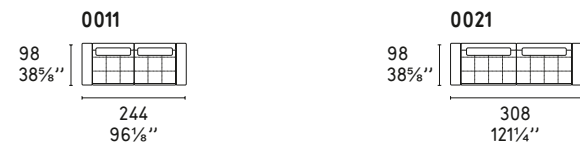

LOUNGE MIX 01

CS/3374-01

Design: Stefano Cavazzana

COMPOSIZIONI LINEARI / STRAIGHT SECTIONALS

COMPOSIZIONI LINEARI CON OPEN END / STRAIGHT SECTIONALS WITH OPEN-END UNIT

COMPOSIZIONI LINEARI CON CHAISE LONGUE / STRAIGHT SECTIONALS WITH CHAISE LONGUE