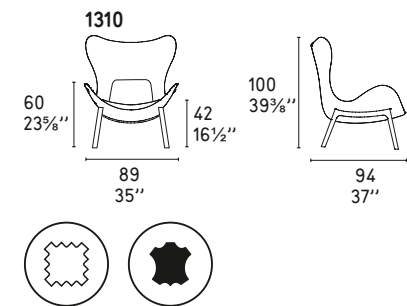

LAZY

Design: Michele Menescardi

CS/3373