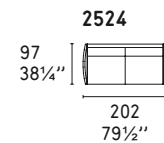

Clever 7138

Portaoggetti

Storage box

URBAN MIX FABRIC

Design: Bernhardt e Vella

CS/3369-F

POLTRONA / LOUNGE CHAIR

COMPOSIZIONI LINEARI / STRAIGHT SECTIONALS