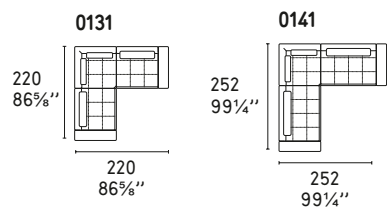

COMPOSIZIONI ANGOLARI / CORNER SECTIONALS