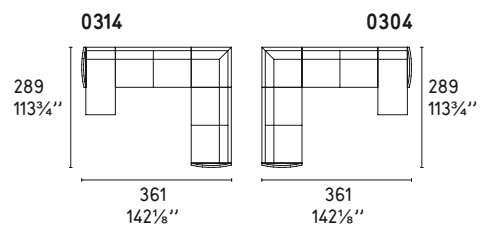

COMPOSIZIONI ANGOLARI CON CHAISE LONGUE / CORNER SECTIONALS WITH CHAISE LONGUE

PIEDINO FOOT

I/31004
P77

Il piede è previsto solo in alcune composizioni e nel pouf.
Only the ottoman and a number of compositions include a foot.

Urban CS/3369-F - 3334
Divano / Sofa
Tessuto / Fabric
Mix A2J
Melrose SH1
Blu notte / Night blue
Oxford SN8
Grigio / Grey