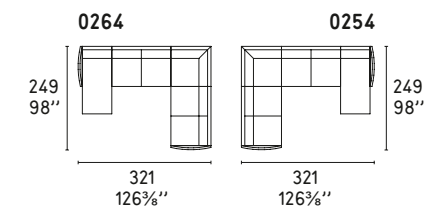

COMPOSIZIONI ANGOLARI CON CHAISE LONGUE / CORNER SECTIONALS WITH CHAISE LONGUE

PIEDINO FOOT

I/31004
P77

Il piede è previsto solo in alcune composizioni e nel pouf.
Only the ottoman and a number of compositions include a foot.

Urban CS/3369-F - 3334
Divano / Sofa
Tessuto / Fabric
Mix A2J
Melrose SH1
Blu notte / Night blue
Oxford SN8
Grigio / Grey