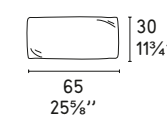

Cuscini decorativi inclusi nel modello utilizzabili anche come cuscini poggiatesta.
Sectionals include decorative throw pillows, which can be also used as lumbar pillows.