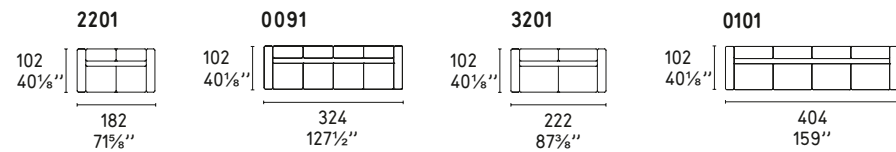

UPGRADE

Design: Giorgio Soressi

CS/3353

COMPOSIZIONI LINEARI / STRAIGHT SECTIONALS