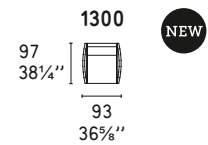

URBAN

Design: Bernhardt e Vella

CS/3369

POLTRONA / LOUNGE CHAIR