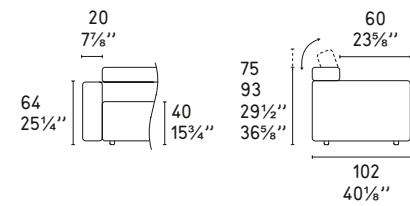

UPGRADE

Design: Giorgio Soressi

CS/3353

Upgrade
CS/3353 - 3201
Divano / Sofa
Tessuto / Fabric
Kama 1453
Grigio scuro
Dark grey