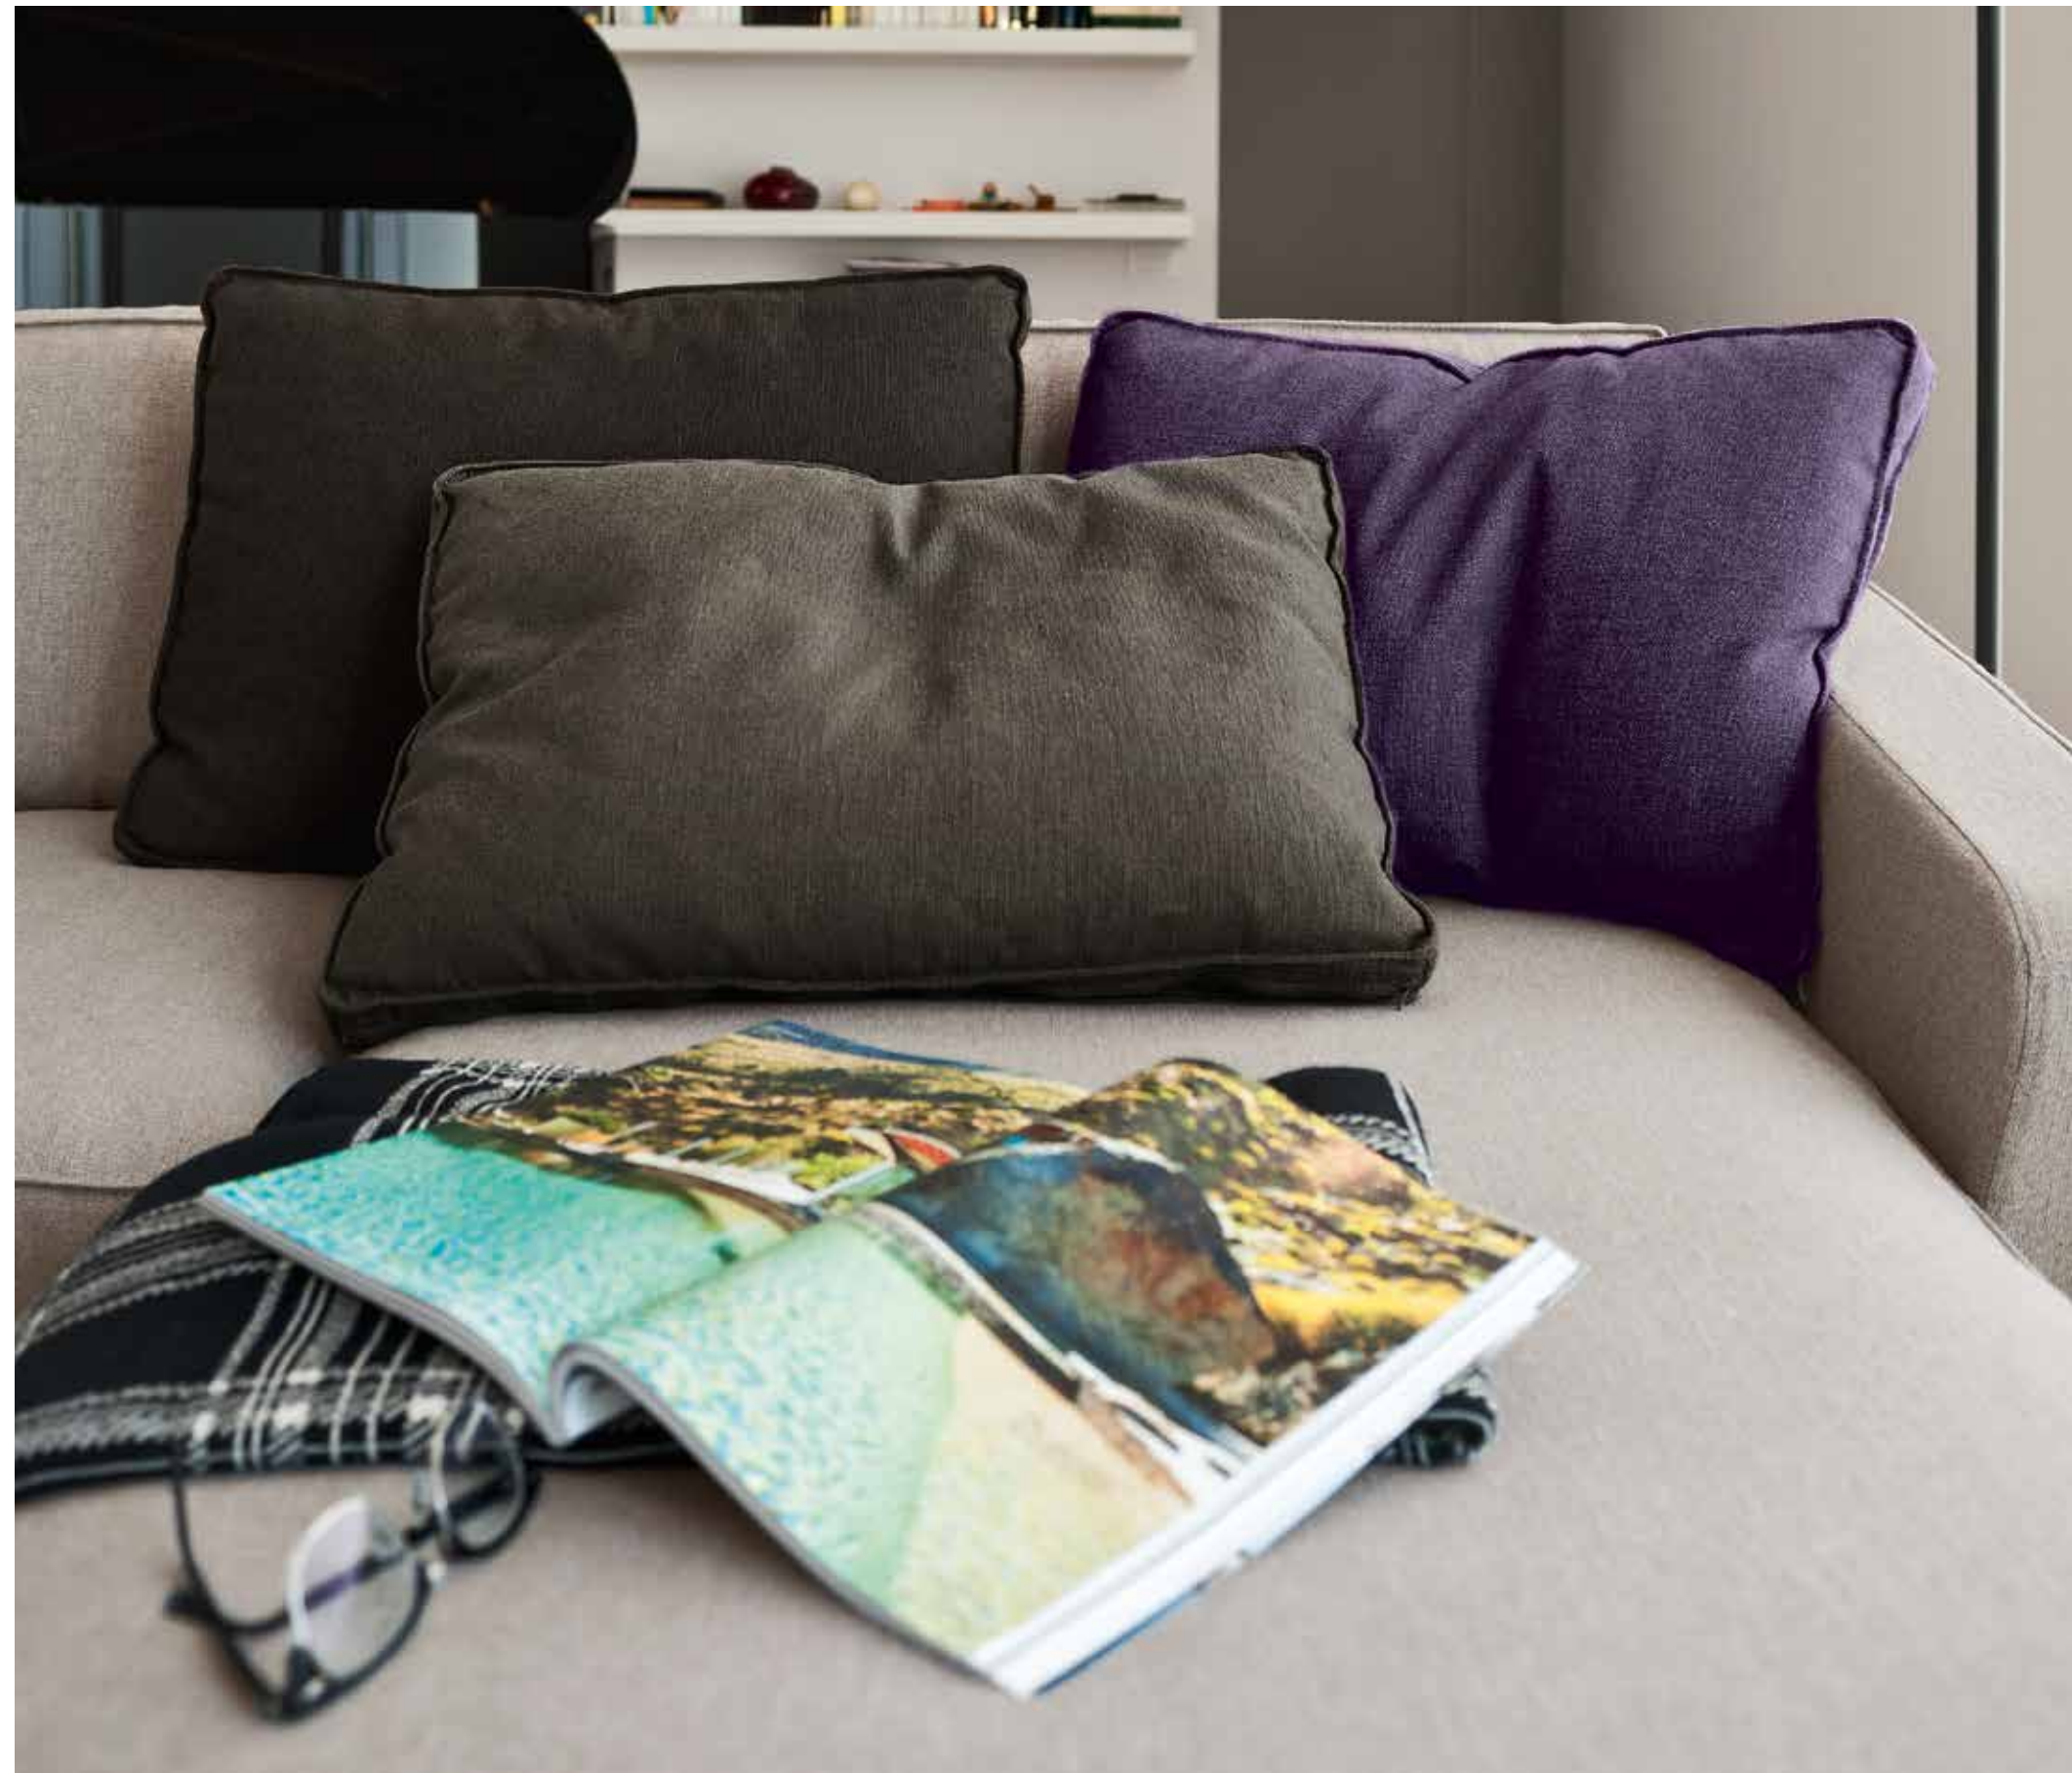

CLIPS

Design: Bernhardt e Vella

CS/3372

Clips CS/3372
Cuscini / Throw pillows
Tessuto / Fabric
Set 1A0R
Apotema 7182
Tappeto / Rug

LOUNGE SOFT NEW

Design: Calligaris Studio

CS/3377

ONE SOFT NEW