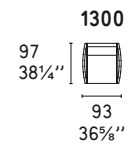

Clever 7138

Portaoggetti

Storage box

URBAN MIX FABRIC

Design: Bernhardt e Vella

CS/3369-F

POLTRONA / LOUNGE CHAIR

COMPOSIZIONI LINEARI / STRAIGHT SECTIONALS