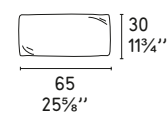

CLIPS

Design: Bernhardt e Vella

CS/3372

Clips CS/3372
Cuscini / Throw pillows
Tessuto / Fabric
Set 1A0R
Apotema 7182
Tappeto / Rug