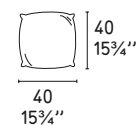

CLIPS

Design: Bernhardt e Vella

CS/3372

Clips CS/3372
Cuscini / Throw pillows
Tessuto / Fabric
Set 1A0R
Apotema 7182
Tappeto / Rug