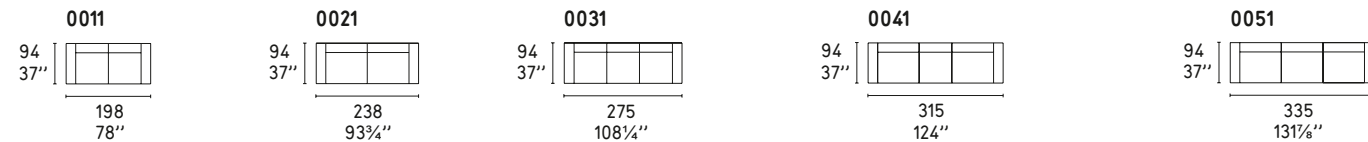

ALAMEDA

CS/3363

Design: Bernhardt e Vella

COMPOSIZIONI LINEARI / STRAIGHT SECTIONALS