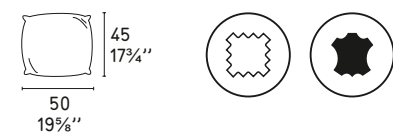

LOUNGE SOFT NEW

Design: Calligaris Studio

CS/3377