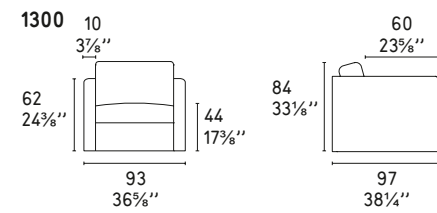

URBAN

NEW

Design: Bernhardt e Vella

CS/3369