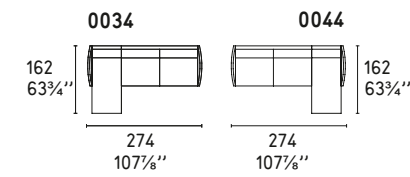

URBAN MIX FABRIC

Design: Bernhardt e Vella

CS/3369-F

POLTRONA / LOUNGE CHAIR

COMPOSIZIONI LINEARI / STRAIGHT SECTIONALS

COMPOSIZIONI LINEARI CON CHAISE LONGUE / STRAIGHT SECTIONALS WITH CHAISE LONGUE