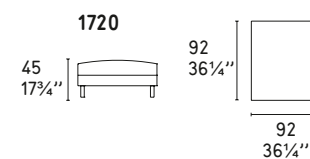

POUF OTTOMAN

CUSCINI DECORATIVI DECORATIVE THROW PILLOWS

Cuscini decorativi inclusi nel modello utilizzabili anche come cuscini poggiatesta.
Sectionals include decorative throw pillows, which can be also used as lumbar pillows.