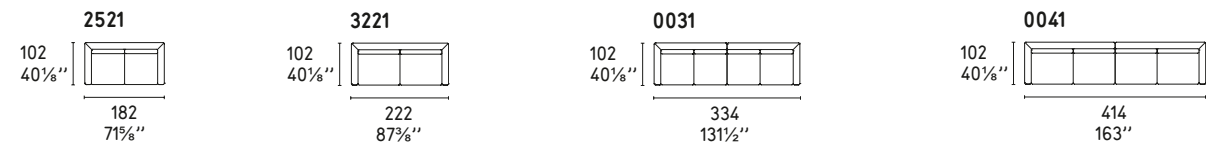

TAYLOR

Design: Studio 28

CS/3367

COMPOSIZIONI LINEARI / STRAIGHT SECTIONALS