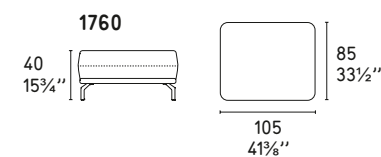

FINITURA PIEDINO FOOT FINISH

G/31022
P74

Taylor CS/3367 - 0131
Divano / Sofa
Tessuto / Fabric
Denver A04
Tortora / Taupe
Taylor CS/1760
Pouf / Ottoman
Pelle / Leather
Emotion L3P
Root

POUF OTTOMAN

UPGRADE