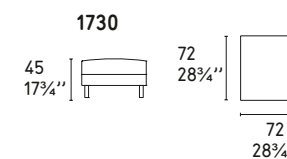

POUF OTTOMAN

CUSCINI DECORATIVI DECORATIVE THROW PILLOWS

Cuscini decorativi inclusi nel modello utilizzabili anche come cuscini poggiatesta.
Sectionals include decorative throw pillows, which can be also used as lumbar pillows.