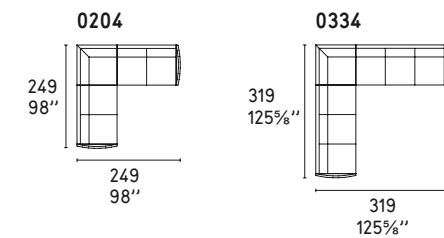

COMPOSIZIONI ANGOLARI / CORNER SECTIONALS