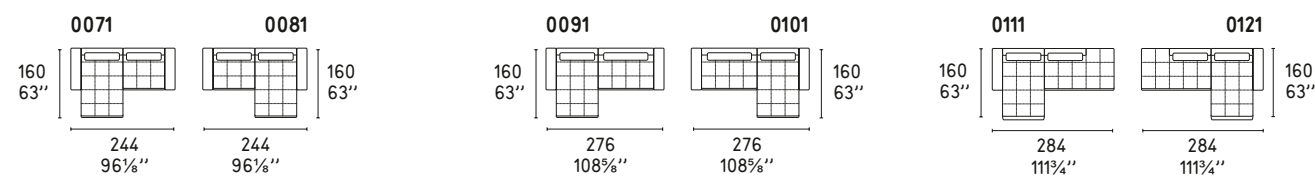

LOUNGE MIX 01

CS/3374-01

Design: Stefano Cavazzana

COMPOSIZIONI LINEARI / STRAIGHT SECTIONALS

COMPOSIZIONI LINEARI CON OPEN END / STRAIGHT SECTIONALS WITH OPEN-END UNIT

COMPOSIZIONI LINEARI CON CHAISE LONGUE / STRAIGHT SECTIONALS WITH CHAISE LONGUE