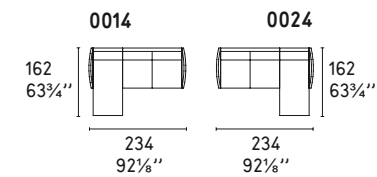

URBAN MIX FABRIC

Design: Bernhardt e Vella

CS/3369-F

POLTRONA / LOUNGE CHAIR

COMPOSIZIONI LINEARI / STRAIGHT SECTIONALS

COMPOSIZIONI LINEARI CON CHAISE LONGUE / STRAIGHT SECTIONALS WITH CHAISE LONGUE