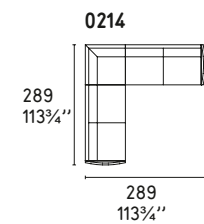

COMPOSIZIONI ANGOLARI / CORNER SECTIONALS