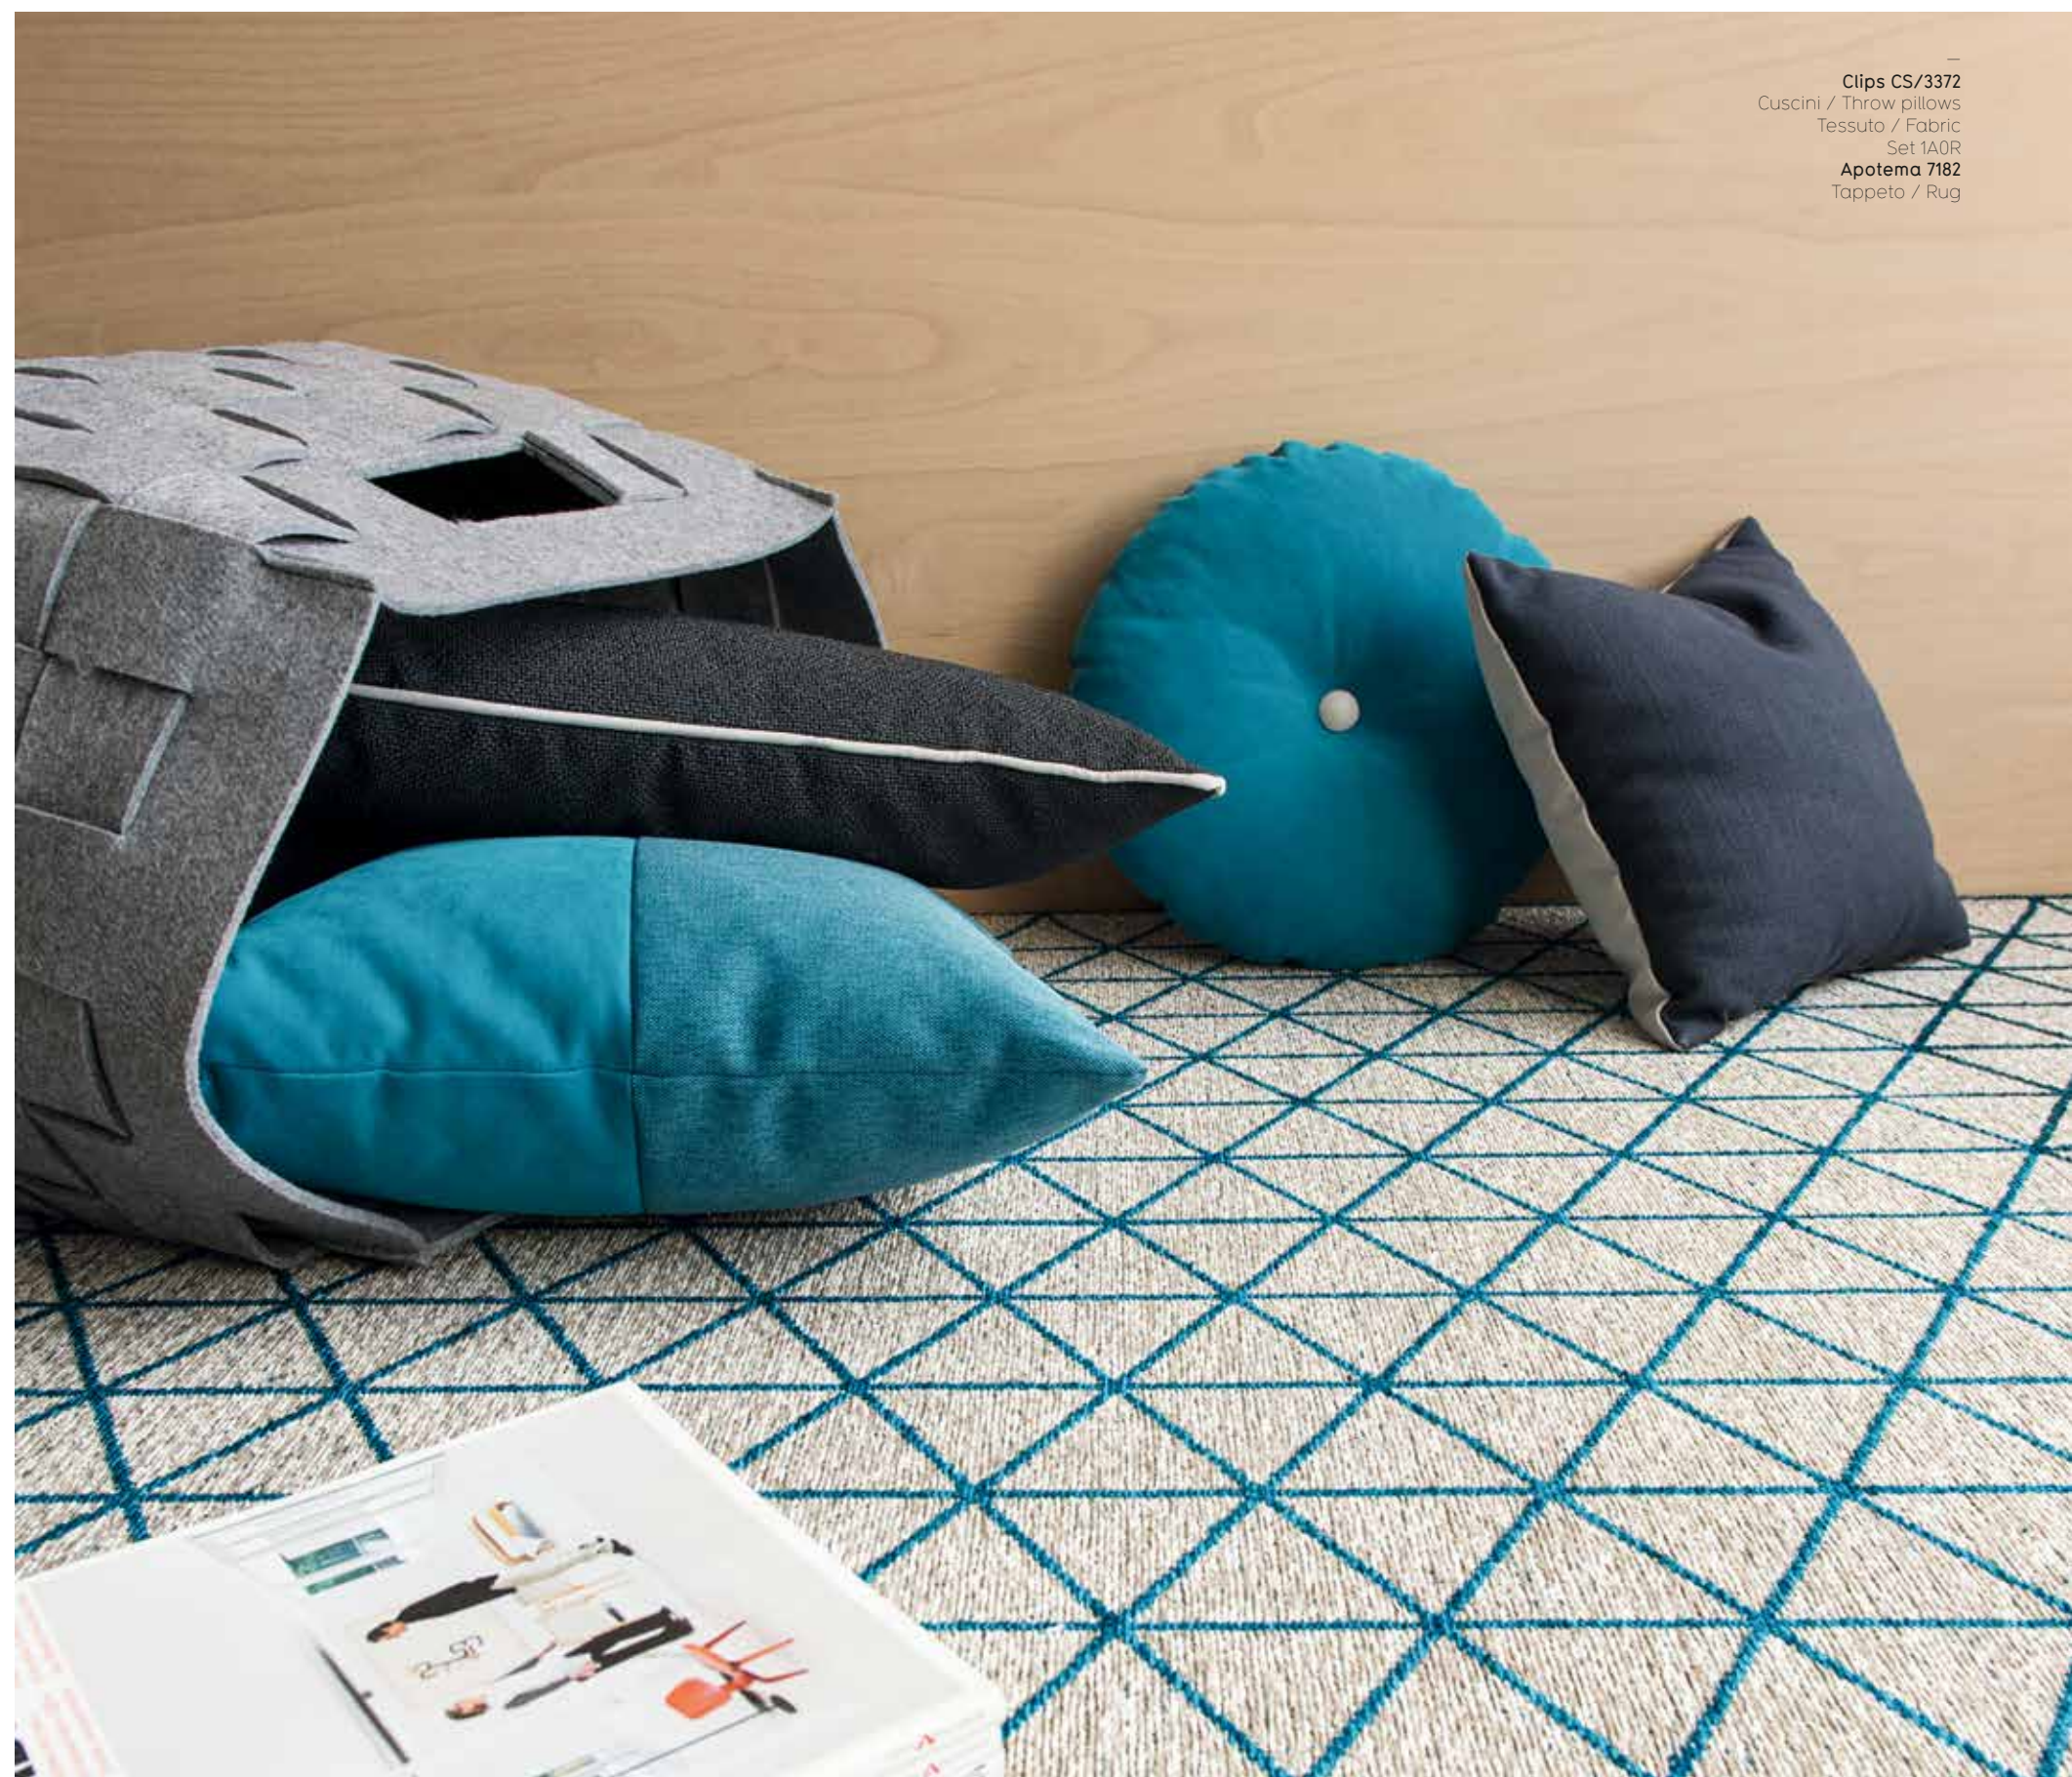

CLIPS

Design: Bernhardt e Vella

CS/3372

Clips CS/3372
Cuscini / Throw pillows
Tessuto / Fabric
Set 1A0R
Apotema 7182
Tappeto / Rug

LOUNGE SOFT NEW

Design: Calligaris Studio

CS/3377

ONE SOFT NEW