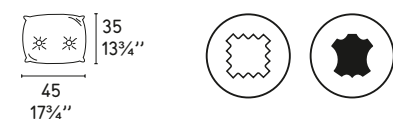

Design: Calligaris Studio

CS/3376

TWICE SOFT NEW

Design: Calligaris Studio

CS/3375

Lounge Soft CS/3377

Tessuto / Fabric
Dami SL5
Grigio / Grey

One Soft CS/3376