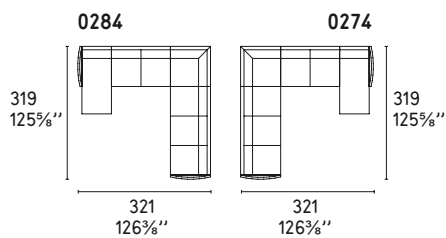

COMPOSIZIONI ANGOLARI CON CHAISE LONGUE / CORNER SECTIONALS WITH CHAISE LONGUE

PIEDINO FOOT

I/31004
P77

Il piede è previsto solo in alcune composizioni e nel pouf.
Only the ottoman and a number of compositions include a foot.

Urban CS/3369-F - 3334
Divano / Sofa
Tessuto / Fabric
Mix A2J
Melrose SH1
Blu notte / Night blue
Oxford SN8
Grigio / Grey