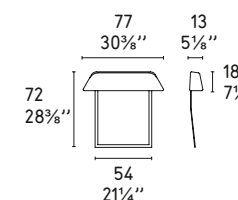

CS/3365 POGGIATESTA HEADREST