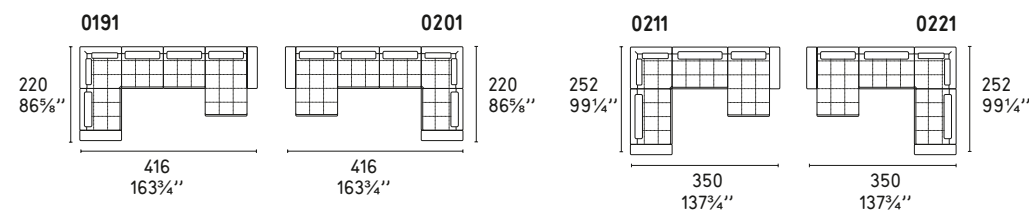

COMPOSIZIONI ANGOLARI CON CHAISE LONGUE / CORNER SECTIONALS WITH CHAISE LONGUE