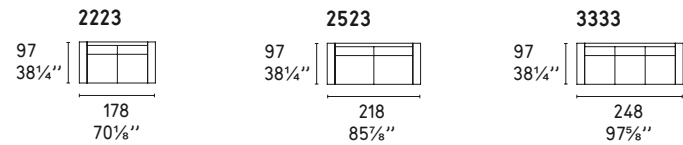

SQUARE

Design: Bernhardt e Vella

CS/3371

COMPOSIZIONI LINEARI / STRAIGHT SECTIONALS