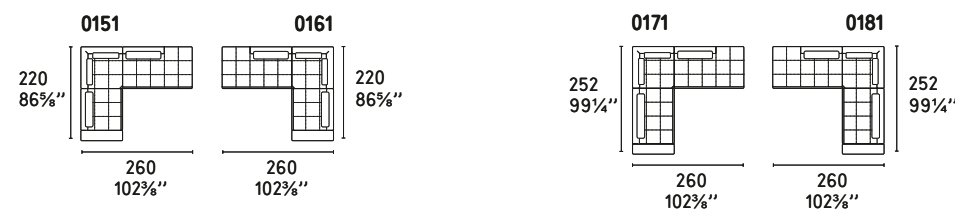

COMPOSIZIONI ANGOLARI CON OPEN END / CORNER OPEN-END SECTIONALS