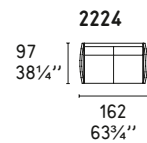

Clever 7138

Portaoggetti

Storage box

URBAN MIX FABRIC

Design: Bernhardt e Vella

CS/3369-F

POLTRONA / LOUNGE CHAIR

COMPOSIZIONI LINEARI / STRAIGHT SECTIONALS