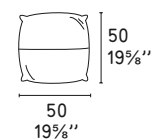

CLIPS

Design: Bernhardt e Vella

CS/3372

Clips CS/3372
Cuscini / Throw pillows
Tessuto / Fabric
Set 1A0R
Apotema 7182
Tappeto / Rug