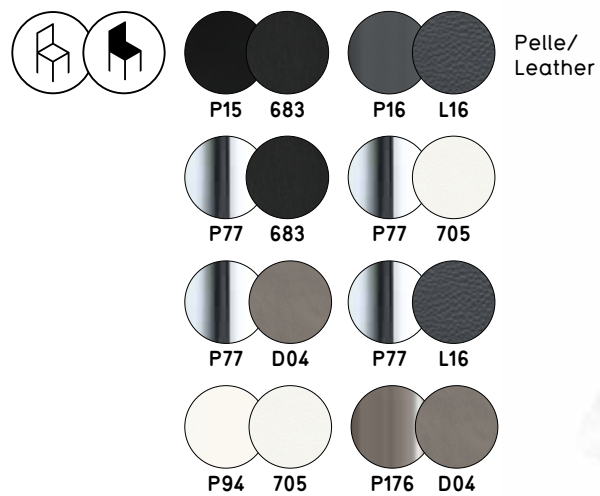

CLAIRE M NEW

Design: Orlandini Design

CS/1483-LH