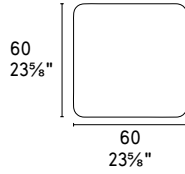

DAMASCO

DAMASCO NEW

Design: Cristian Dal Bianco

CS/5093-P

CS/5093-M

CS/5093-G

Serigrafia/
Screen print

Serigrafia/
Screen print

GMR P160