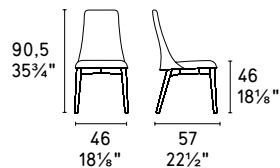

ETOILE

Design: Studio 28

CS/1423
CS/1423-EV | CS/1423-LH

CS/1424
CS/1424-EV | CS/1424-LH