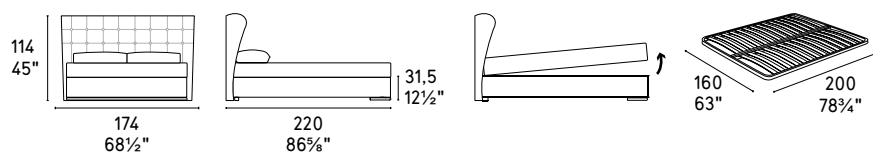

CS/6049-GC