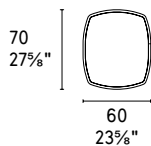

CS/5087-P

Match CS/5087-G-P
Specchi / Mirrors
Match CS/4080
Scrivania / Desk
Amelie CS/1442
Sedia / Chair
Sextans CS/8007-F
Lampada / Lamp
Krok 7163
Centritavola /
Centrepieces
Connor 7154
Portaoggetti /
Storage boxes