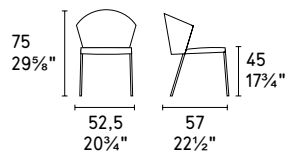

AMÉLIE

Design: Orlandini design

CS/1442
CS/1442-LH