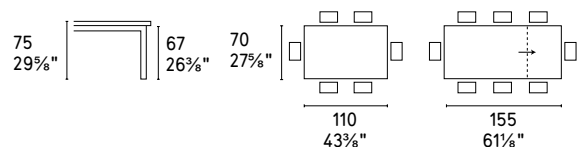

DUCA NEW /wood

Design: Calligaris Studio

CS/4089-ML 110