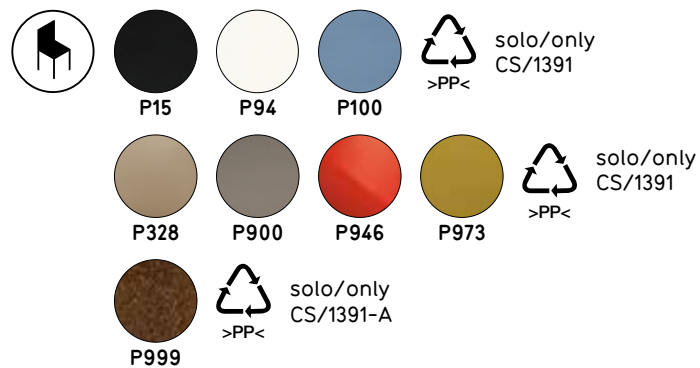

SKIN

Design: Archirivolto

CS/1391

CS/1391-A