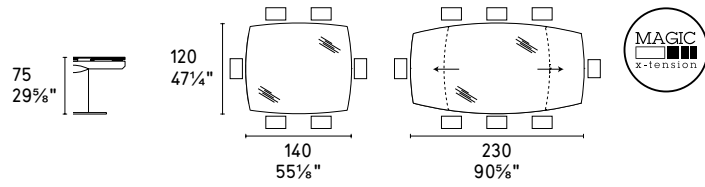

# COSMIC

Design: Calligaris Studio

CS/4055-VO 140

Cosmic CS/4055-V0  
Tavolo / Table  
Juliet CS/1368-LH  
Sedia / Chair  
Very Flat 7144  
Tappeto / Rug  
Mag CS/6029-7  
Mobile / Sideboard  
Drop CS/5034-P  
Specchio / Mirror