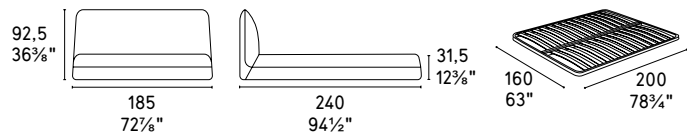

SUPERSOFT BED

Design: Design Lab

CS/6027-G