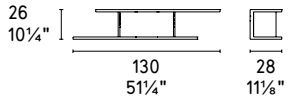

# EQUAL

Design: Gino Corollo

CS/5088

Equal CS/5088  
Mensole / Shelves  
Sextans CS/8007-F  
Lampada / Lamp  
Krok 7163  
Centritavola /  
Centrepieces

DAMASCO