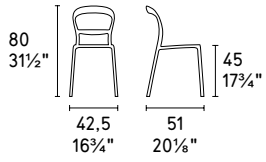

CLOE

CLOE

Design: Calligaris Studio

CS/1086-LH

P128

P201

377

399

Cuoio/
Leather