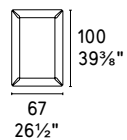

PLEASURE

Design: Art Studio Patignani

CS/5075-P