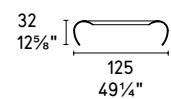

SHELL

Design: Art Studio Patignani

CS/5032

—
Shell CS/5032
Tavolino / Coffee table
Nido CS/1267-LH
Sedia / Chair
Flag 7177
Coperta / Trow
Connor 7154
Portaoggetti / Storage boxes
Donut 7172
Centritavola / Centrepieces
Flavour CS/7140-A
Vasi / Vases
Africa 7165
Tappeto / Rug