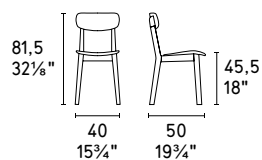

CREAM

Design: Mr Smith Studio

CS/1369