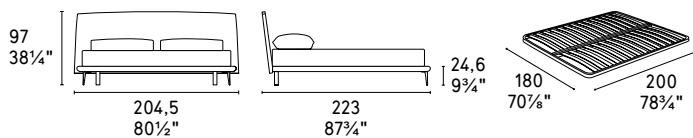

CS/6045-XG

P12

P16W

P27

P12

P16W

P27

P74