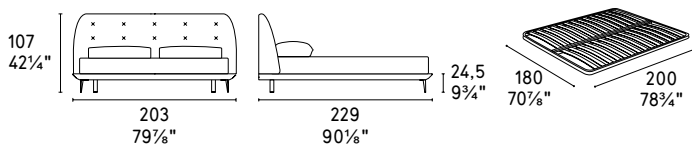

CS/6047-XG