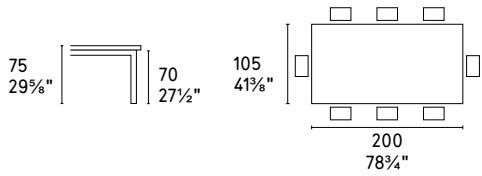

STATUS NEW

Design: Busetti Garuti Redaelli

CS/4090-R 200

CS/4090-R 250