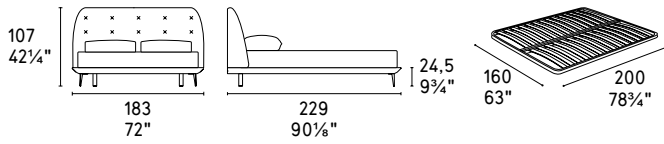

HAMPTON NEW

Design: Calligaris Studio

CS/6047-G