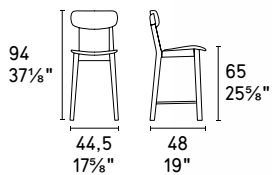

CREAM

Design: Mr Smith Studio

CS/1369

CS/1376

CS/1460

The mark of responsible forestry

P94-P946 solo/only CS/1369