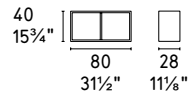

INSIDE

Design: Studio 28 / Calligaris Studio

CS/6039-31