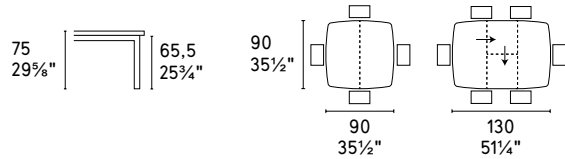

CREAM TABLE

Design: Mr Smith Studio

CS/4063-Q