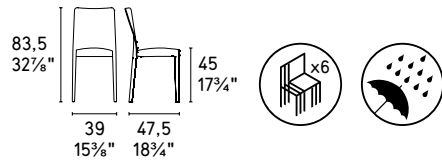

MS4

Design: Marc Sadler

CS/1461