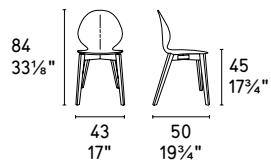

BASIL W

Design: Mr Smith Studio / Calligaris Studio

CS/1348