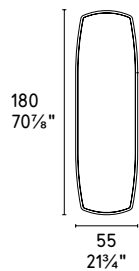

MATCH

Design: Gino Carollo

CS/5087-G