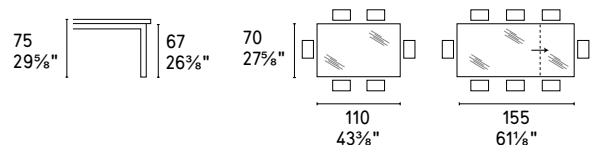

DUCA NEW /glass

Design: Calligaris Studio

CS/4089-MV 110