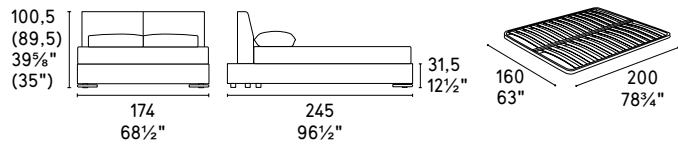

ALAMEDA

Design: Bernhardt e Vella / Calligaris Studio

CS/6040-G