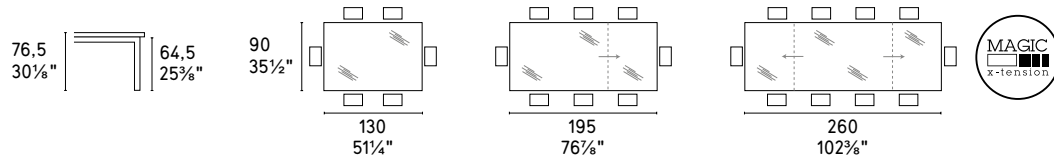

RUNWAY

Design: Calligaris Studio

CS/4077