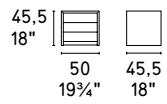

PASSWORD

Design: Calligaris Studio

CS/6031-20