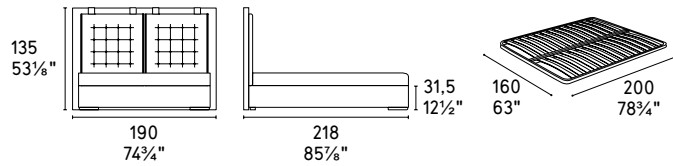

## CS/6030-GC

City CS/576-A  
Comodino /  
Drawer nightstand