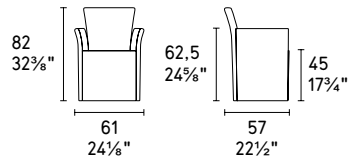

NIDO

Design: Studio 28

CS/1267
CS/1267-GU | CS/1267-LH

B45	B49	Brighton	
			Gummy
344	357	AJA	
			Pelle/ Leather
683	705	D04