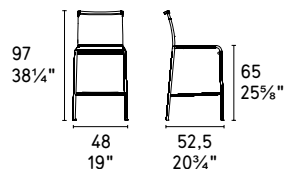

WEB

Design: Dondoli e Pocci

CS/1453

CS/1457

WEB HIGH

CS/1458

CS/1474

WEB RACE

Joy CS/1474 solo/only
P15 P16 P77 P94

Joy

Joy

Joy

P77 solo/only P77
P95 solo/only P95