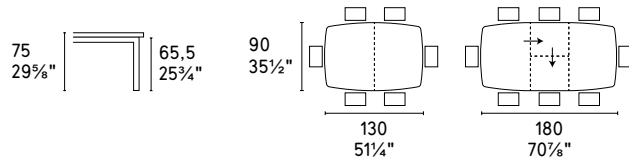

CS/4063-R

P02

P94

P132

P94