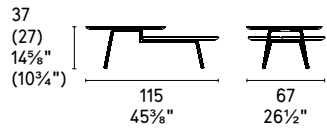

TWEET

Design: Gino Corollo

CS/5085