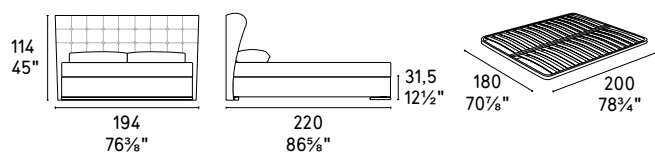

CS/6049-XG