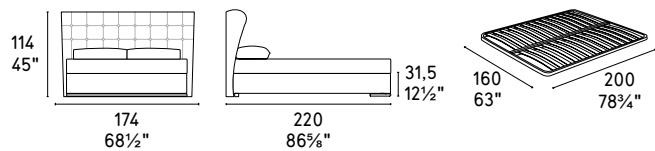

WYNN NEW

Design: Calligaris Studio

CS/6049-G