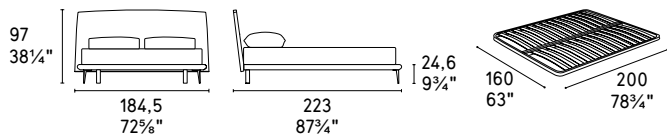

DIXIE NEW

Design: Calligaris Studio

CS/6045-G