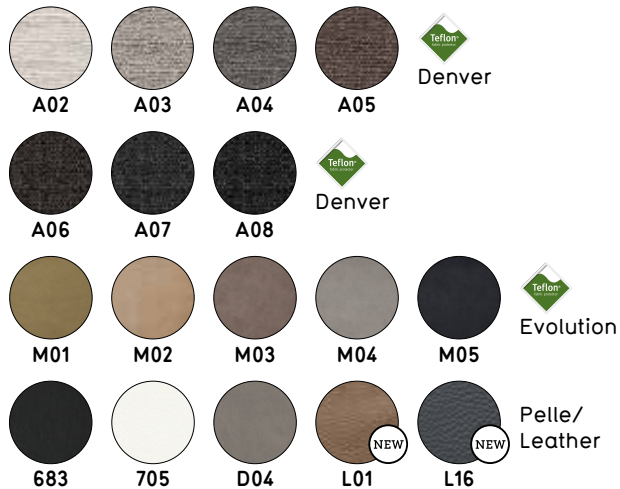

# ETOILE

Design: Studio 28

**CS/1423**  
CS/1423-EV | CS/1423-LH

**CS/1424**  
CS/1424-EV | CS/1424-LH

CS/1423 | CS/1423-EV | CS/1423-LH

CS/1424 | CS/1424-EV | CS/1424-LH