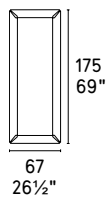

CS/5075-G

Pleasure CS/5075-G
Specchi / Mirrors
Omnia Consolle
CS/4058-XLL
Tavolo / Table
Nido CS/1267-LH
Sedia / Chair
Pom Pom CS/8024-T
Lampada / Lamp