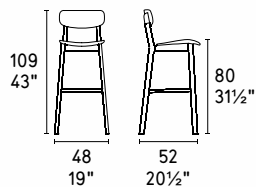

CREAM

Design: Mr Smith Studio

CS/1369

CS/1376

CS/1460

The mark of responsible forestry

P94-P946 solo/only CS/1369