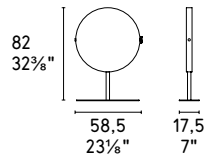

KIOO

KIOO

Design: Matteo Cibic

CS/5091