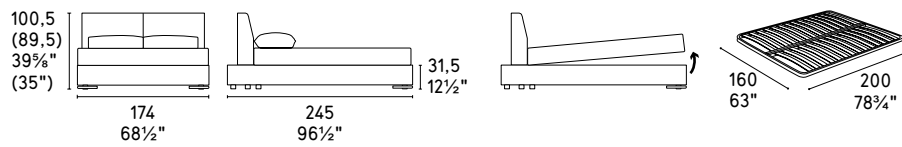

CS/6040-GC