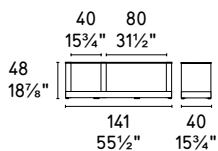

LIB

Design: Stefano Cavazzana

CS/6032P-C01