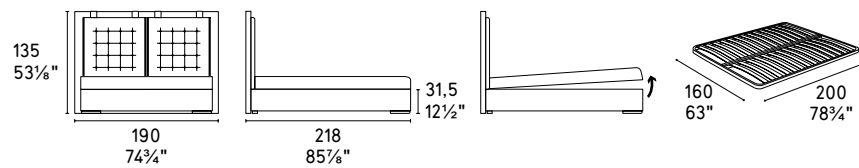

## CS/6030-GC

City CS/576-A  
Comodino /  
Drawer nightstand