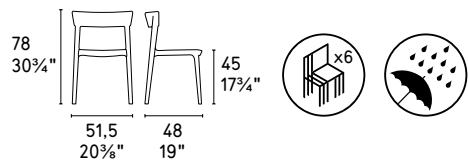

SKIN

Design: Archirivolto

CS/1391